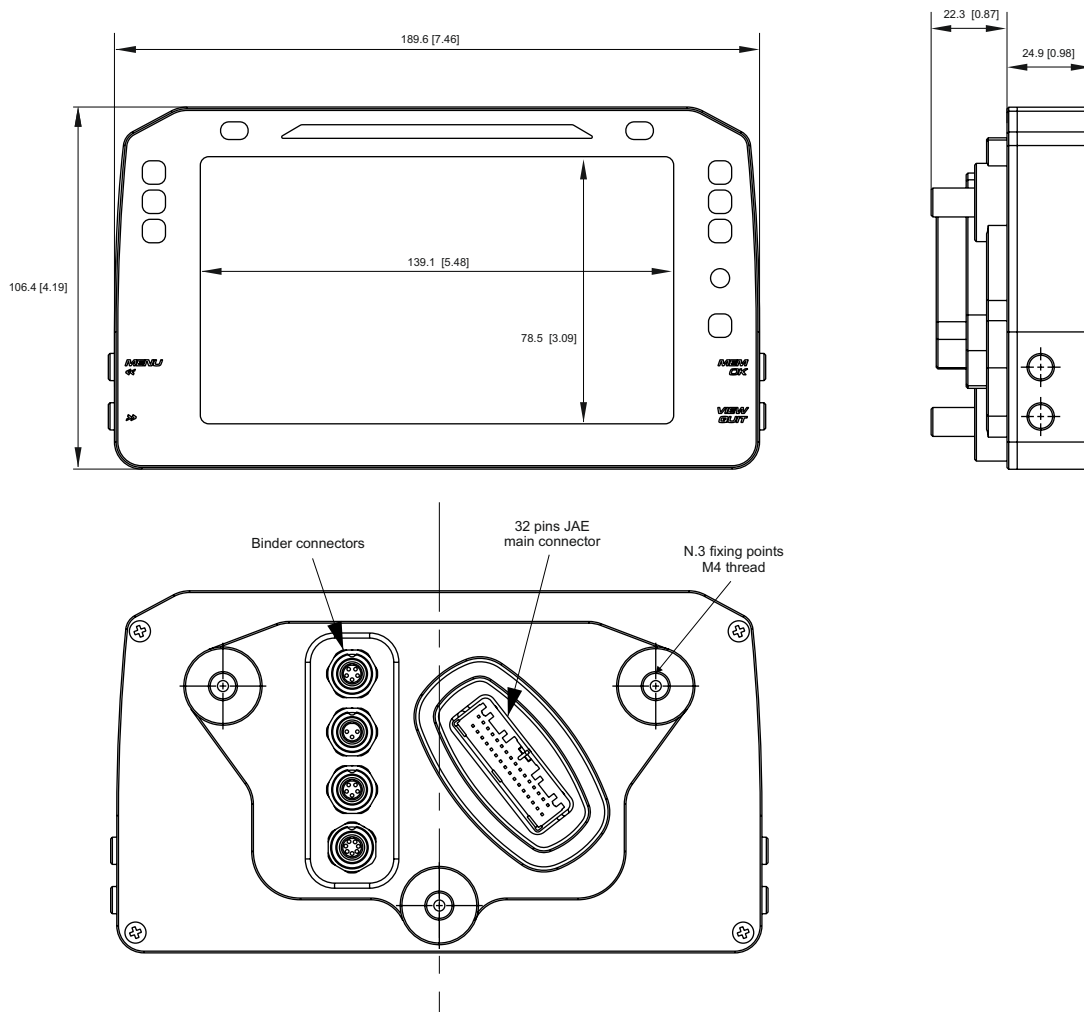

AiM MXPS

Plug & Play Dash Logger kit for Suzuki GSX-R 1000/1000 R*

* Suzuki GSX-R 1000 Years 2017-2022
 Suzuki GSX-R 1000 R Years 2017-2022
 Yoshimura harness compatible

AiM MXPS

Plug & Play Dash Logger kit for Suzuki GSX-R 1000/1000 R*

Technical specifications

Display	6" TFT
Resolution	800x480 pixels
Contrast	600:1
Brightness	700cd/m2 - 1,100 Lumen
Ambient light sensor	Yes
Alarm LEDs	9
Shift Lights LEDs	10
CAN connections	2
ECU connection	Yes
Dedicated GPS09 Module	Included
External modules	Channel Expansion, Lambda Controller, TC Hub, SmartyCam 3 cameras
Wi-Fi connection	Yes
Internal memory	4 GB
Body	Anodized Aluminum
Connectors	1 32 pins JAE main connector + 4 Binder 712 female connectors
Dimensions	189.6 x 106.4 x 24.9 mm
Weight	620 g
Power consumption	400 mA
Waterproof	IP65

Part numbers

XA6MXPSR10G5 MXPS + dedicated 50 cm GPS Module + screw fixing kit

Accessories/spare parts

XA6RKG5 Racing kit: 4 analogic channels + K-Line harness and K-Line extension cable

X40GPS09005G5SR10 Dedicated 50 cm GPS Module + screw fixing kit

XB1ZCAMHD00 Mirror camera

* Suzuki GSX-R 1000 Years 2017-2022
Suzuki GSX-R 1000 R Years 2017-2022
Yoshimura harness compatible

AiM MXPS

Plug & Play Dash Logger kit for Suzuki GSX-R 1000/1000 R*

Pinout

EXP	
1	AiM CAN+
2	GND
3	+Vbout
4	AiM CAN-
5	+Vbext CAN