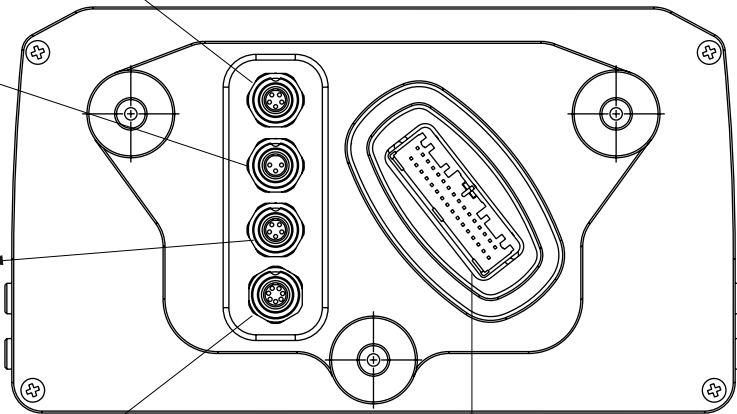

AiM MXPS

Plug & Play Dash Logger kit for Suzuki GSX-R 1000/1000 R*

Pinout

EXP	
1	AiM CAN+
2	GND
3	+Vbout
4	AiM CAN-
5	+Vbext CAN

USB	
1	USB D+
2	USB D-
3	GND

CAN+Camera	
1	VD Input1
2	GND
3	+Vbout
4	CAN2-
5	CAN2+

SDS+Analog	
1	K Line
2	GND
3	+Vbout
4	+5Vref
5	Ch In1 An
6	Ch In2 An
7	Ch In3 An
8	Ch In4 An

Pin	32 pins JAE main connector
1	GND
2	Ch In1
3	IGN
4	+Vbext
5	n.c.
6	n.c.
7	HS out 1
8	HS out 2
9	HS out 3
10	HS out 4
11	GND
12	GND
13	Ch In2
14	Ch In3
15	Ch In4
16	Ch In5
17	Ch In6
18	Ch In7
19	Ch In8
20	Ch In9
21	LS out5
22	CAN ECU+
23	CAN ECU-
24	Speed input
25	RPM input
26	Ch In5 An
27	ECU RX232
28	n.c.
29	n.c.
30	n.c.
31	Ch In6 An
32	GND

* Suzuki GSX-R 1000 Years 2017-2022
Suzuki GSX-R 1000 R Years 2017-2022
Yoshimura harness compatible