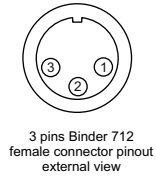

Technical specifications

Display	6" TFT
Resolution	800x480 pixels
Contrast	600:1
Brightness	700cd/m2 - 1,100 Lumen
Ambient light sensor	Yes
Alarm LEDs	9
Shift Lights LEDs	10
CAN connections	2
ECU connection	Yes
Dedicated GPS09 Module	Included
External modules	Channel Expansion, Lambda Controller, TC Hub, SmartyCam 3 cameras
Wi-Fi connection	Yes
Internal memory	4 GB
Body	Anodized Aluminum
Connectors	1 32 pins JAE main connector + 4 Binder 712 female connectors
Dimensions	189.6 x 106.4 x 24.9 mm
Weight	620 g
Power consumption	400 mA
Waterproof	IP65

Part numbers

XA6MXPSR10G5 MXPS + dedicated 50 cm GPS Module + screw fixing kit

Accessories/spare parts

XA6RKG5 Racing kit: 4 analogic channels + K-Line harness and K-Line extension cable

X40GPS09005G5SR10 Dedicated 50 cm GPS Module + screw fixing kit

XB1ZCAMHD00 Mirror camera

* Suzuki GSX-R 1000 Years 2017-2022
Suzuki GSX-R 1000 R Years 2017-2022
Yoshimura harness compatible

AiM MXPS

Plug & Play Dash Logger kit for Suzuki GSX-R 1000/1000 R*

Pinout

EXP	
1	AiM CAN+
2	GND
3	+Vbout
4	AiM CAN-
5	+Vbext CAN