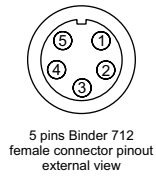

Technical specifications

Display	6" TFT
Resolution	800x480 pixels
Contrast	600:1
Brightness	700cd/m2 - 1,100 Lumen
Ambient light sensor	Yes
Alarm LEDs	9
Shift Lights LEDs	10
CAN connections	2
ECU connection	Yes
Dedicated GPS09 Module	Included
External modules	Channel Expansion, Lambda Controller, TC Hub, SmartyCam 3 cameras
Wi-Fi connection	Yes
Internal memory	4 GB
Body	Anodized Aluminum
Connectors	1 32 pins JAE main connector + 4 Binder 712 female connectors
Dimensions	189.6 x 106.4 x 24.9 mm
Weight	620 g
Power consumption	400 mA
Waterproof	IP65

Part numbers

XA6MXPSR10G5 MXPS + dedicated 50 cm GPS Module + screw fixing kit

Accessories/spare parts

XA6RKG5 Racing kit: 4 analogic channels + K-Line harness and K-Line extension cable

X40GPS09005G5SR10 Dedicated 50 cm GPS Module + screw fixing kit

XB1ZCAMHD00 Mirror camera

* Suzuki GSX-R 1000 Years 2017-2022
Suzuki GSX-R 1000 R Years 2017-2022
Yoshimura harness compatible

AiM MXPS

Plug & Play Dash Logger kit for Suzuki GSX-R 1000/1000 R*

Pinout

EXP	
1	AiM CAN+
2	GND
3	+Vbout
4	AiM CAN-
5	+Vbext CAN