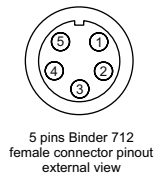

CAN+Camera	
1	VD Input1
2	GND
3	+Vbout
4	CAN2-
5	CAN2+