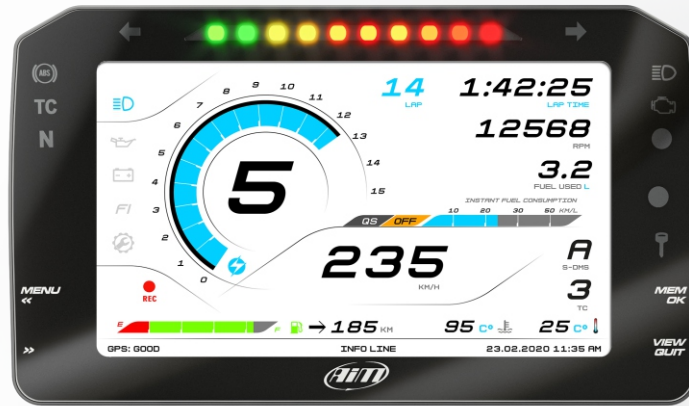

AiM MXPS

Plug & Play Dash Logger kit for Suzuki GSX-R 1000/1000 R*

* Suzuki GSX-R 1000 Years 2017-2022
 Suzuki GSX-R 1000 R Years 2017-2022
 Yoshimura harness compatible

AiM MXPS

Plug & Play Dash Logger kit for Suzuki GSX-R 1000/1000 R*

Technical specifications

Display	6" TFT
Resolution	800x480 pixels
Contrast	600:1
Brightness	700cd/m2 - 1,100 Lumen
Ambient light sensor	Yes
Alarm LEDs	9
Shift Lights LEDs	10
CAN connections	2
ECU connection	Yes
Dedicated GPS09 Module	Included
External modules	Channel Expansion, Lambda Controller, TC Hub, SmartyCam 3 cameras
Wi-Fi connection	Yes
Internal memory	4 GB
Body	Anodized Aluminum
Connectors	1 32 pins JAE main connector + 4 Binder 712 female connectors
Dimensions	189.6 x 106.4 x 24.9 mm
Weight	620 g
Power consumption	400 mA
Waterproof	IP65