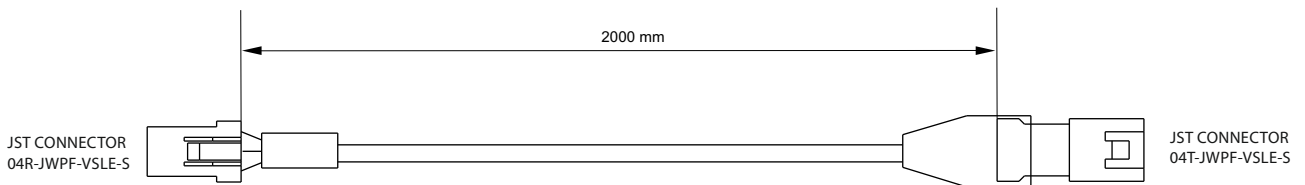

ATV Yamaha YFZ450R

AiM ECU Yarara

PLUG 'N PLAY ECU FOR YAMAHA ATV

Optional cables

1 Additional harness 170 mm

Part number V02596090

2 UC Bridge extension cable 2 m

Part number V02596020