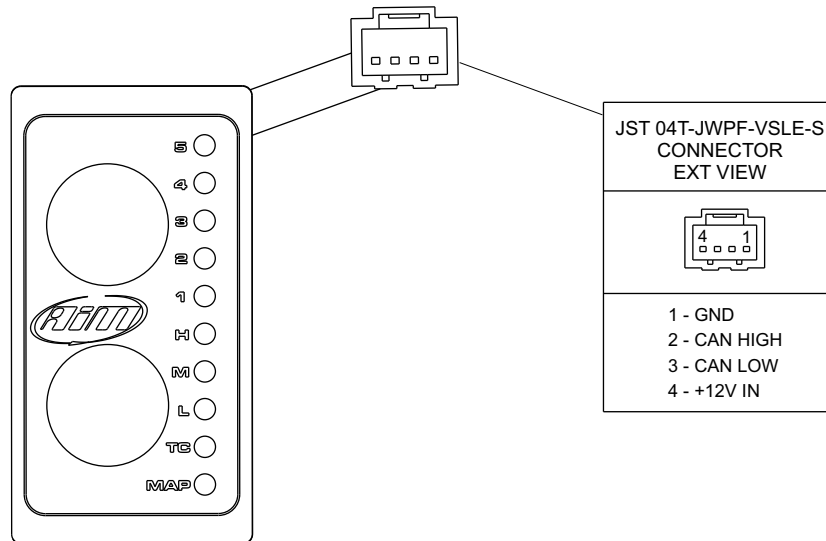

AiM ECU Yarara

PLUG 'N PLAY ECU FOR YAMAHA ATV

Accessories:

Handlebar Switch

AiM ECU Yarara

PLUG 'N PLAY ECU FOR YAMAHA ATV

Accessories:

Handlebar Switch technical specifications and pinout

- JST waterproof connector for CAN Bus communication
- Connector: n.1 JST 04T-JWPF-VSLE-S Connector
- Body: PA6 + 30% glass fiber
- Dimensions: 47.3x24.9x48.1 mm
- Waterproof: IP67
- Weight: 70 g

AiM ECU Yarara