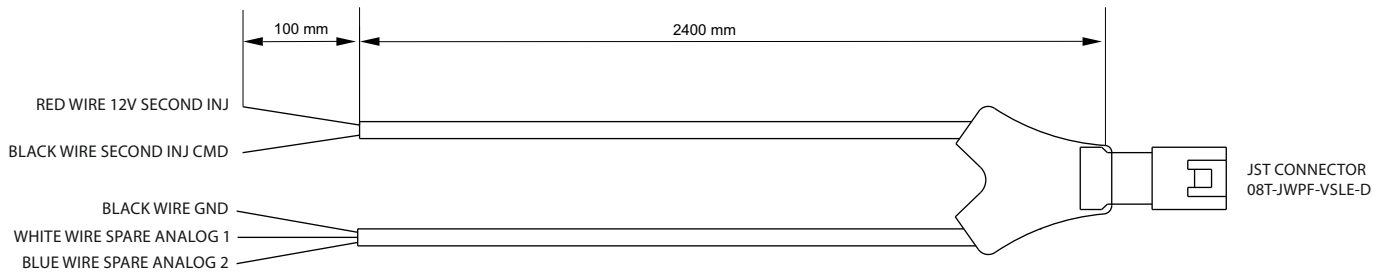

5 Analog channels and second injection harness

Part number V02596060