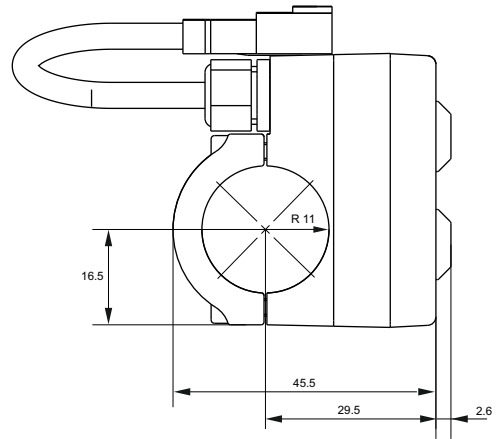

AiM ECU Yarara

PLUG 'N PLAY ECU FOR YAMAHA ATV

Accessories:

Handlebar Switch