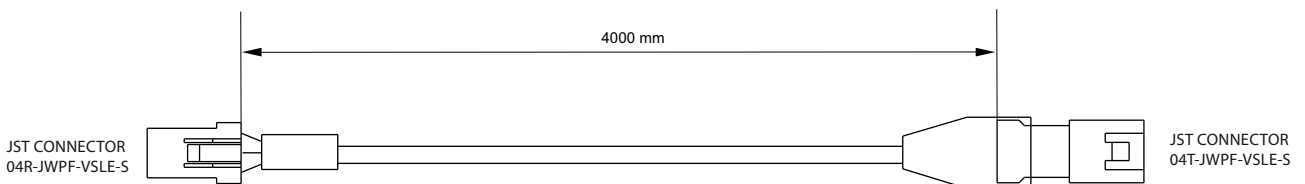

3 UC Bridge extension cable 4 m

Part number V02596030