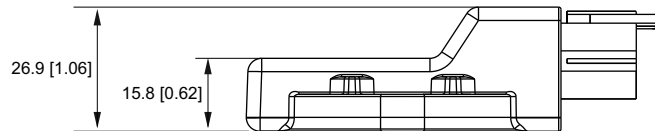

AiM ECU Yarara

PLUG 'N PLAY ECU FOR YAMAHA ATV