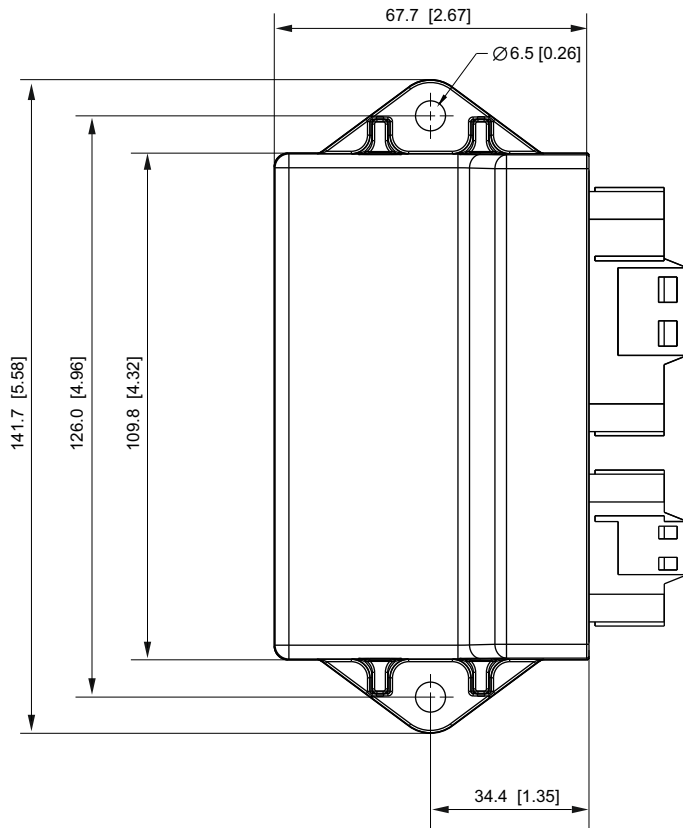

AiM ECU Yarara

PLUG 'N PLAY ECU FOR YAMAHA ATV