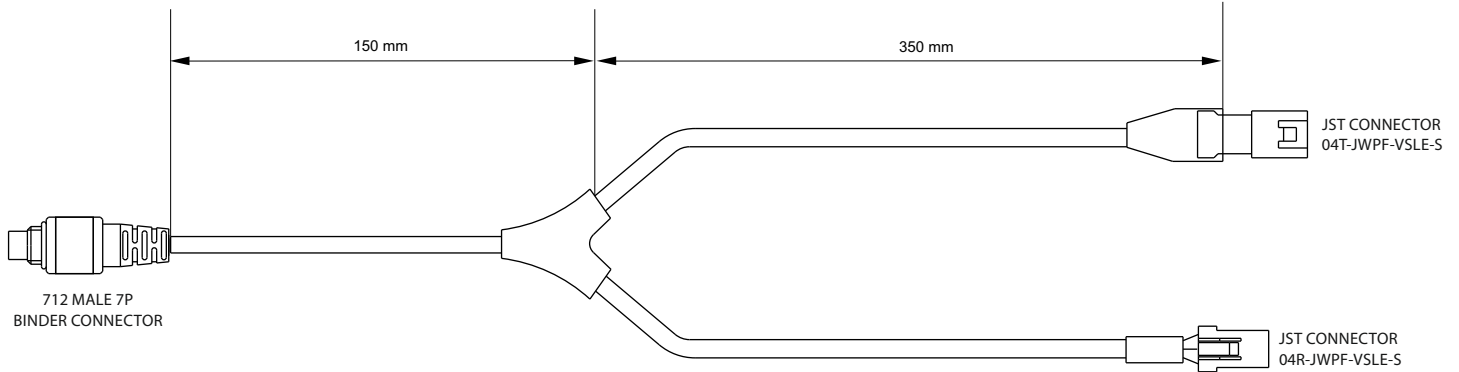

3 UC Bridge extension cable 4 m

Part number V02596030

AiM ECU Yarara

PLUG 'N PLAY ECU FOR YAMAHA ATV

Optional cables

4 Solo 2 DL extension cable 50 cm

Part number V02589120

5 Analog channels and second injection harness

- JST waterproof connector for CAN Bus communication
- Connector: n.1 JST 04T-JWPF-VSLE-S Connector
- Body: PA6 + 30% glass fiber
- Dimensions: 47.3x24.9x48.1 mm
- Waterproof: IP67
- Weight: 70 g

AiM ECU Yarara

UC Bridge technical specifications and pinout

- Connectors: n.1 USB connection for PC
n.1 JST 04R-JWPF-VSLE-S waterproof Connector for CAN Bus communication
- Body: PA6 + 30% glass fiber
- Dimensions: 103.5x45.3x18.1 mm
- Waterproof: IP65
- Weight: 80 g