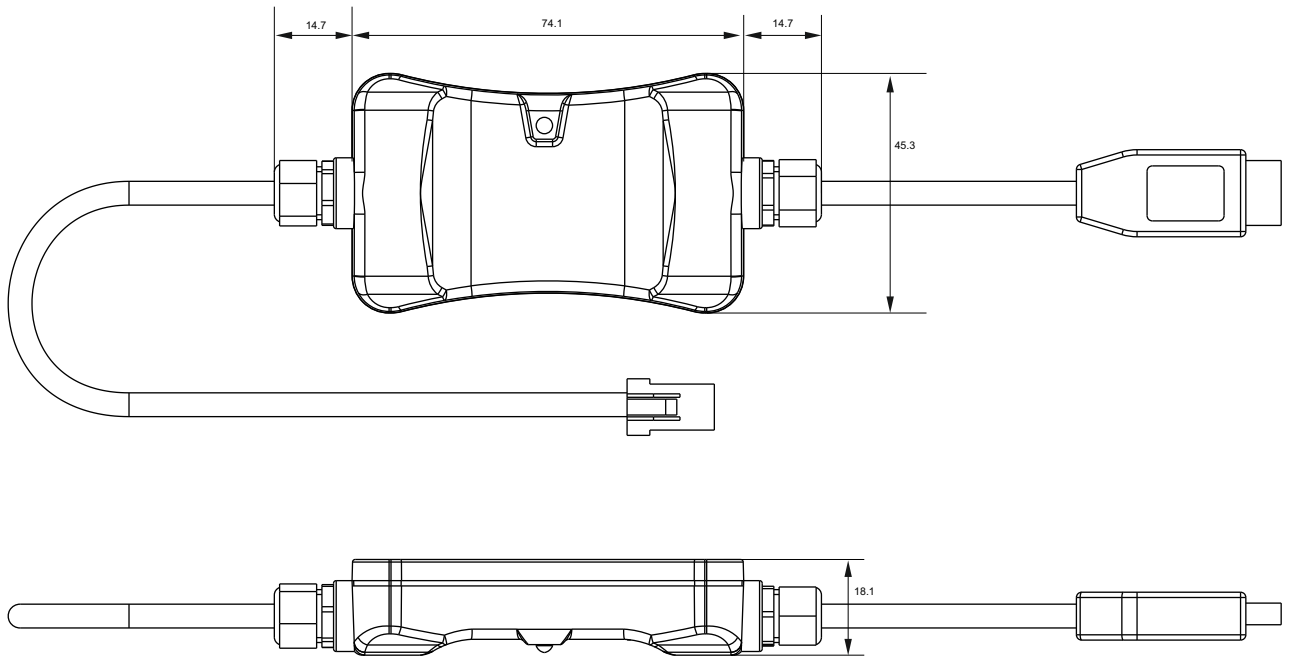

AiM ECU Yarara

PLUG 'N PLAY ECU FOR YAMAHA ATV

Accessories:

UC Bridge