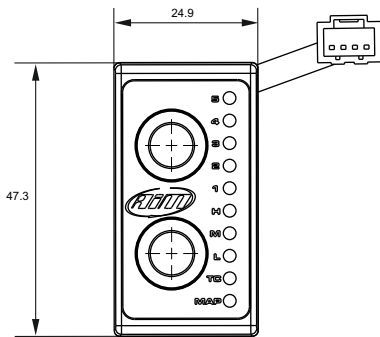

Part number V02596060

6 Analog channels harness

Part number V02596070

AiM ECU Yarara

PLUG 'N PLAY ECU FOR YAMAHA ATV

Optional cables

7 Second injection harness

Part number V02596080

AiM ECU Yarara

PLUG 'N PLAY ECU FOR YAMAHA ATV

Accessories:

Handlebar Switch

AiM ECU Yarara

PLUG 'N PLAY ECU FOR YAMAHA ATV

Accessories:

Handlebar Switch technical specifications and pinout

UC Bridge technical specifications and pinout

- Connectors: n.1 USB connection for PC
n.1 JST 04R-JWPF-VSLE-S waterproof Connector for CAN Bus communication
- Body: PA6 + 30% glass fiber
- Dimensions: 103.5x45.3x18.1 mm
- Waterproof: IP65
- Weight: 80 g