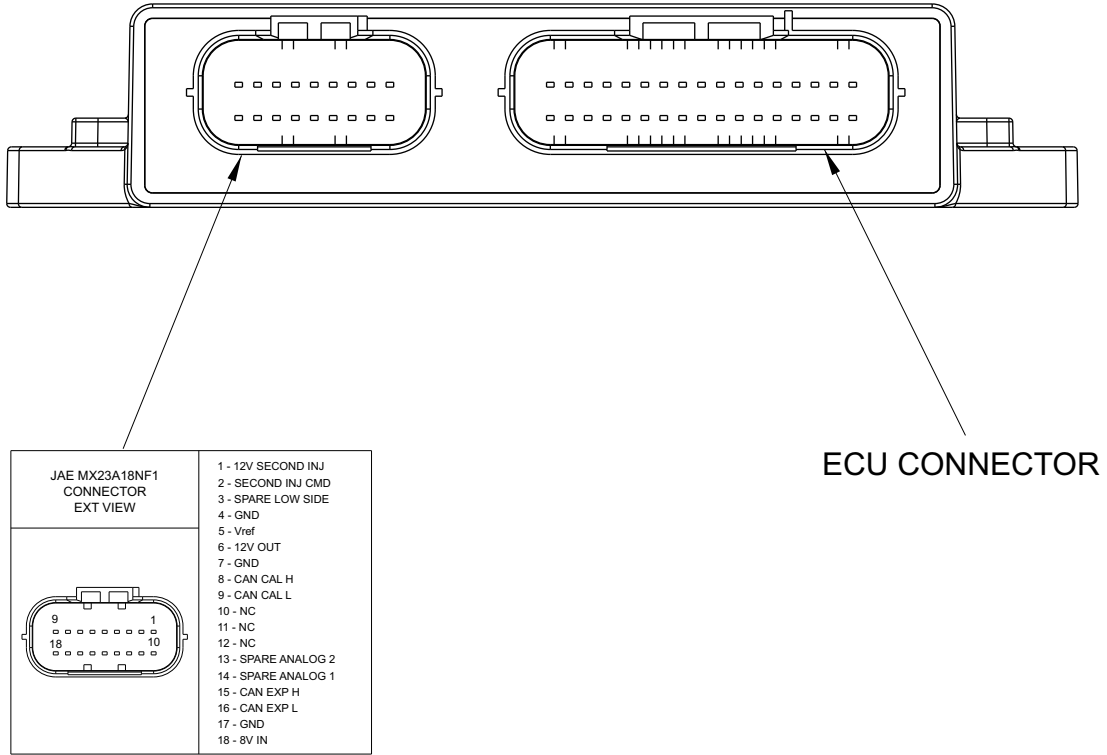

Additional inputs	Two 0-5V analog inputs sampled @ 1,000 Hz each
Additional outputs	Second injector driver for high impedance saturated injectors (12Ω) One low side driver (1A)
CAN connectors	2 CAN bus, one for calibration purposes, one for expansions (AiM handlebar switch, dataloggers, dash ecc.)
Power consumption	150 mA
Connectors	n.1 JAE male 18 pin MX23A18NF1 Connector n.1 34 pin male Connector
Body	PA6 + 30% glass fiber
Dimensions	141.5x84.3x26.9 mm
Waterproof	IP67
Weight	370 g

Part numbers (ECU Yarara & accessories)

XE1ECUYA0	ECU Yarara
V02596090	Additional harness
XE1HBS000	Handle Bar Switch
XE1UCB000	UC Bridge
XE1UCBT00	UC Bridge Tuner
XE1ECUYHBS0	Kit ECU Yarara + Handle Bar Switch
XE1ECUYHBSUCB0	Kit ECU Yarara + Handle Bar Switch + UC Bridge

AiM ECU Yarara

PLUG 'N PLAY ECU FOR YAMAHA ATV

Pinout

AiM ECU Yarara

PLUG 'N PLAY ECU FOR YAMAHA ATV

Functional diagram

① Additional harness (part n. V02596090)

JST 04T-JWPF-VSLE-S CONNECTOR EXT VIEW	JST 04R-JWPF-VSLE-S CONNECTOR EXT VIEW	JST 08R-JWPF-VSLE-D CONNECTOR EXT VIEW
A	B	C