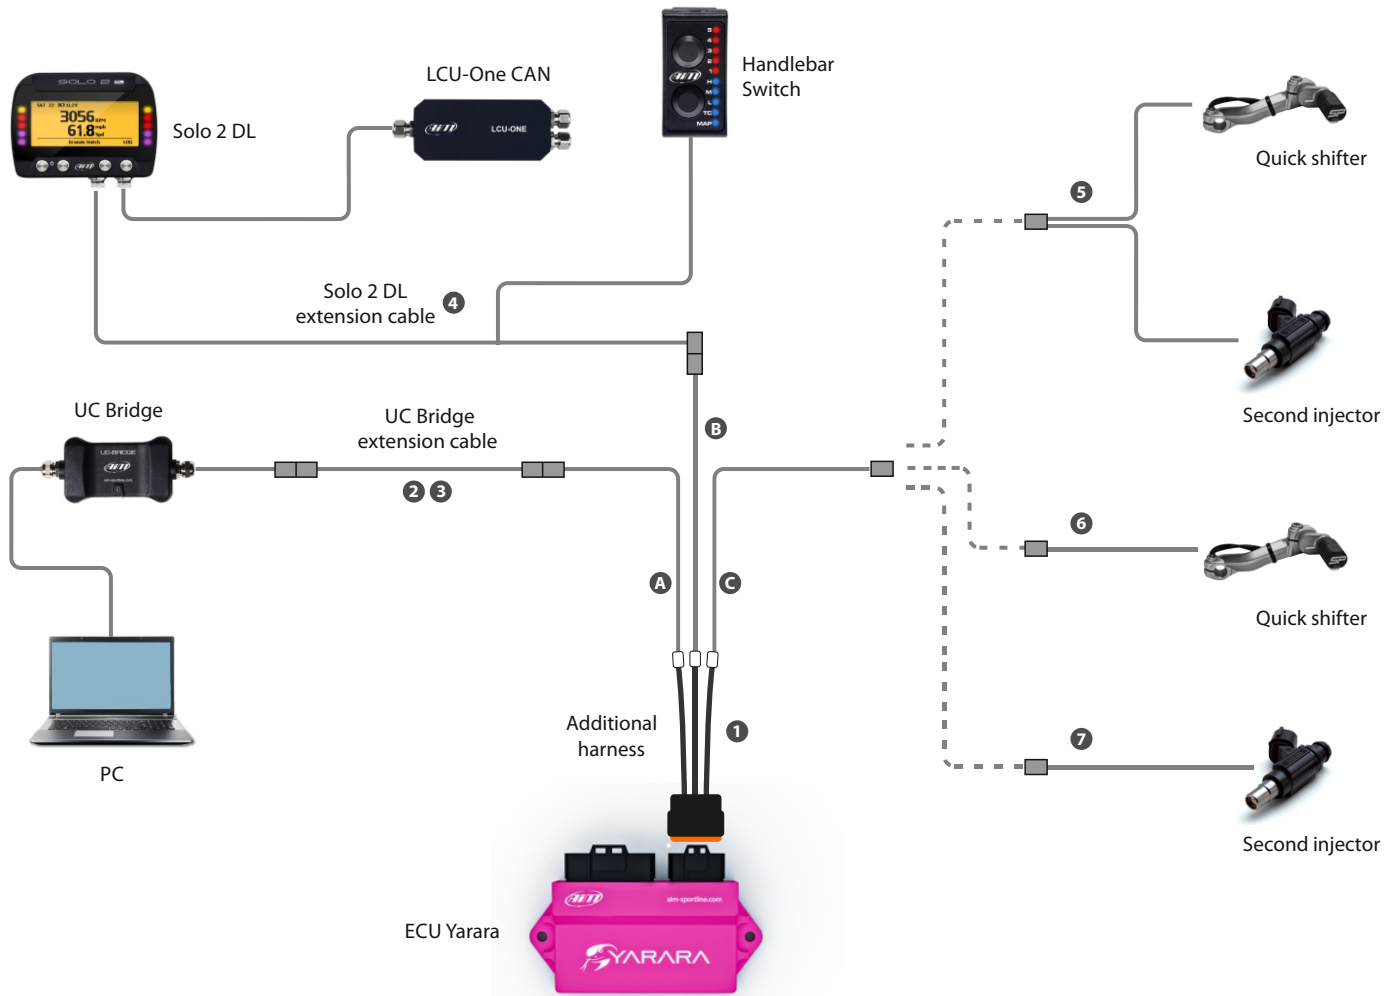

AiM ECU Yarara

PLUG 'N PLAY ECU FOR YAMAHA ATV

Pinout

AiM ECU Yarara

PLUG 'N PLAY ECU FOR YAMAHA ATV

Functional diagram

① Additional harness (part n. V02596090)

JST 04T-JWPF-VSLE-S CONNECTOR EXT VIEW	JST 04R-JWPF-VSLE-S CONNECTOR EXT VIEW	JST 08R-JWPF-VSLE-D CONNECTOR EXT VIEW
A	B	C

ATV Yamaha YFZ450R

AiM ECU Yarara

PLUG 'N PLAY ECU FOR YAMAHA ATV

Optional cables

1 Additional harness 170 mm

Part number V02596090

2 UC Bridge extension cable 2 m

Part number V02596020

- JST waterproof connector for CAN Bus communication
- Connector: n.1 JST 04T-JWPF-VSLE-S Connector
- Body: PA6 + 30% glass fiber
- Dimensions: 47.3x24.9x48.1 mm
- Waterproof: IP67
- Weight: 70 g

AiM ECU Yarara

UC Bridge technical specifications and pinout

- Connectors: n.1 USB connection for PC
n.1 JST 04R-JWPF-VSLE-S waterproof Connector for CAN Bus communication
- Body: PA6 + 30% glass fiber
- Dimensions: 103.5x45.3x18.1 mm
- Waterproof: IP65
- Weight: 80 g