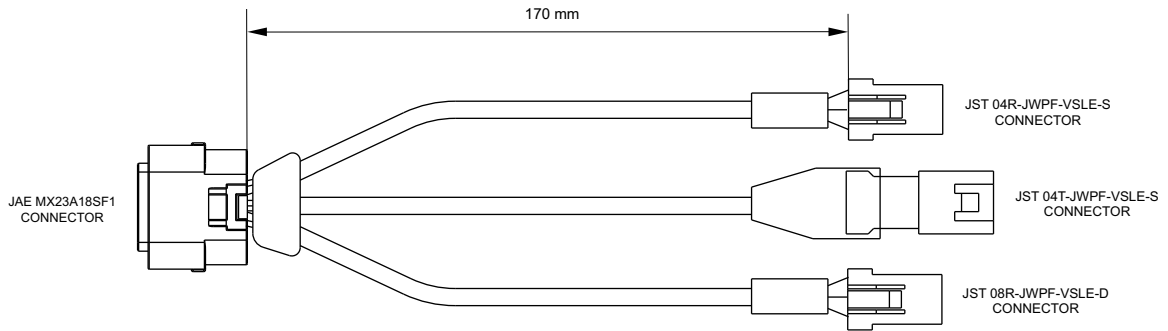

AiM ECU Yarara

PLUG 'N PLAY ECU FOR YAMAHA ATV

Pinout

AiM ECU Yarara

PLUG 'N PLAY ECU FOR YAMAHA ATV

Functional diagram

① Additional harness (part n. V02596090)

JST 04T-JWPF-VSLE-S CONNECTOR EXT VIEW	JST 04R-JWPF-VSLE-S CONNECTOR EXT VIEW	JST 08R-JWPF-VSLE-D CONNECTOR EXT VIEW
A	B	C

ATV Yamaha YFZ450R

AiM ECU Yarara

PLUG 'N PLAY ECU FOR YAMAHA ATV

Optional cables

1 Additional harness 170 mm

Part number V02596090

2 UC Bridge extension cable 2 m

Part number V02596020

3 UC Bridge extension cable 4 m

Part number V02596030

AiM ECU Yarara

PLUG 'N PLAY ECU FOR YAMAHA ATV

Optional cables

4 Solo 2 DL extension cable 50 cm

Part number V02589120

5 Analog channels and second injection harness

UC Bridge technical specifications and pinout

- Connectors: n.1 USB connection for PC
n.1 JST 04R-JWPF-VSLE-S waterproof Connector for CAN Bus communication
- Body: PA6 + 30% glass fiber
- Dimensions: 103.5x45.3x18.1 mm
- Waterproof: IP65
- Weight: 80 g