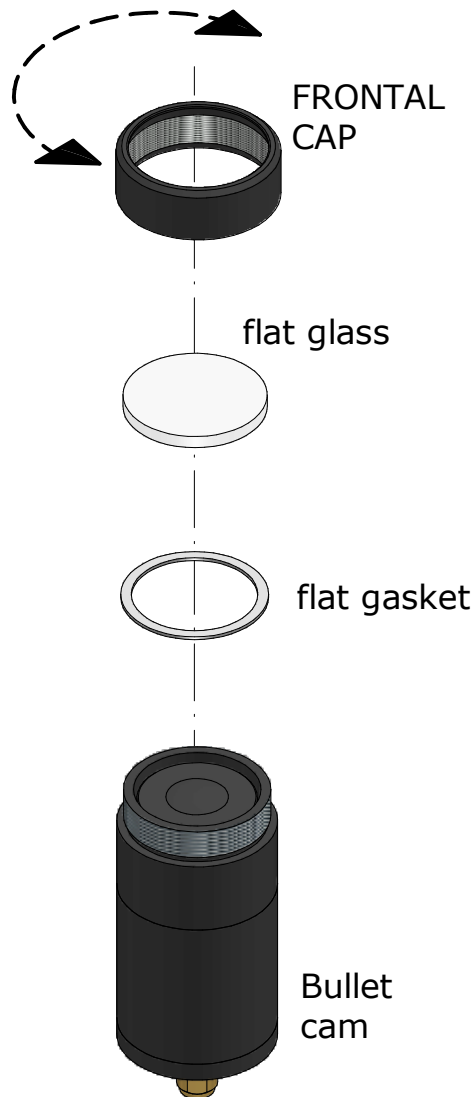

Smartycam 3 Bullet cam with 120° lens
WITH CURVED GLASS
 glass replacement details
 - KIT code X96KVBGPHD -

Smartycam 3 Bullet cam with 67°/84° lens and
Smartycam 3 Bullet cam with 120° lens
WITH FLAT GLASS
 glass replacement details
 - KIT code XS3KITVB67840 -

Rif. / Ref.	Q.tà / Q.ty	Materiale / Material				N. articolo / Item N.	
Progettato da / Designed by		Contr. da / Ckd. by	Approvato da / Approved by	Nome file / File name	Data / Date	Scala / Scale	

Titolo / Title **Smartycam 3 Bullet cam with 67° or 84° or 120° lens**
Glass replacement details