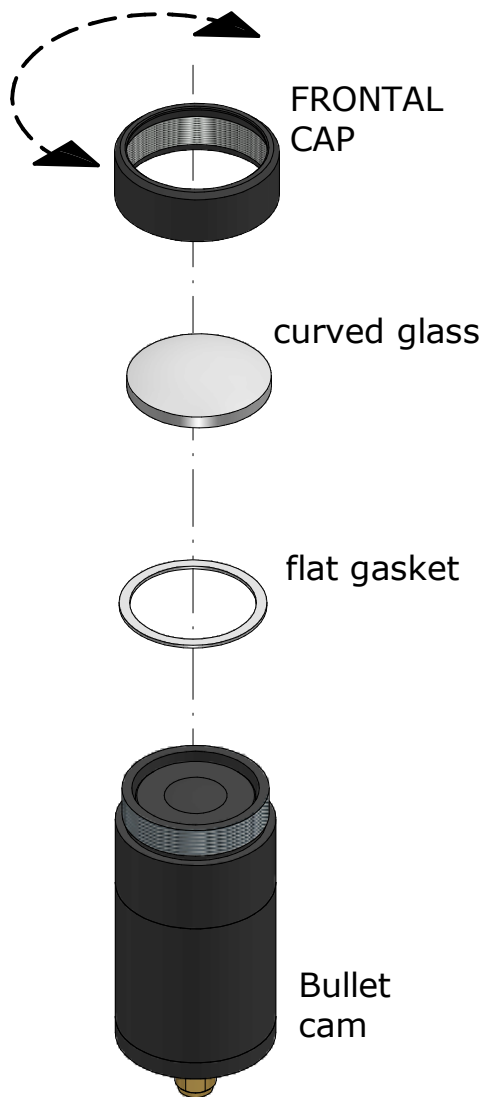

Smartycam 3 Bullet cam with 120° lens
WITH CURVED GLASS
 glass replacement details
 - KIT code X96KVBGPHD -

Smartycam 3 Bullet cam with 67°/84° lens and
Smartycam 3 Bullet cam with 120° lens
WITH FLAT GLASS
 glass replacement details
 - KIT code XS3KITVB67840 -

Rif. / Ref.	Q.tà / Q.ty	Materiale / Material				N. articolo / Item N.	
Progettato da / Designed by		Contr. da / Ckd. by	Approvato da / Approved by	Nome file / File name	Data / Date	Scala / Scale	

Titolo / Title **Smartycam 3 Bullet cam with 67° or 84° or 120° lens**
Glass replacement details