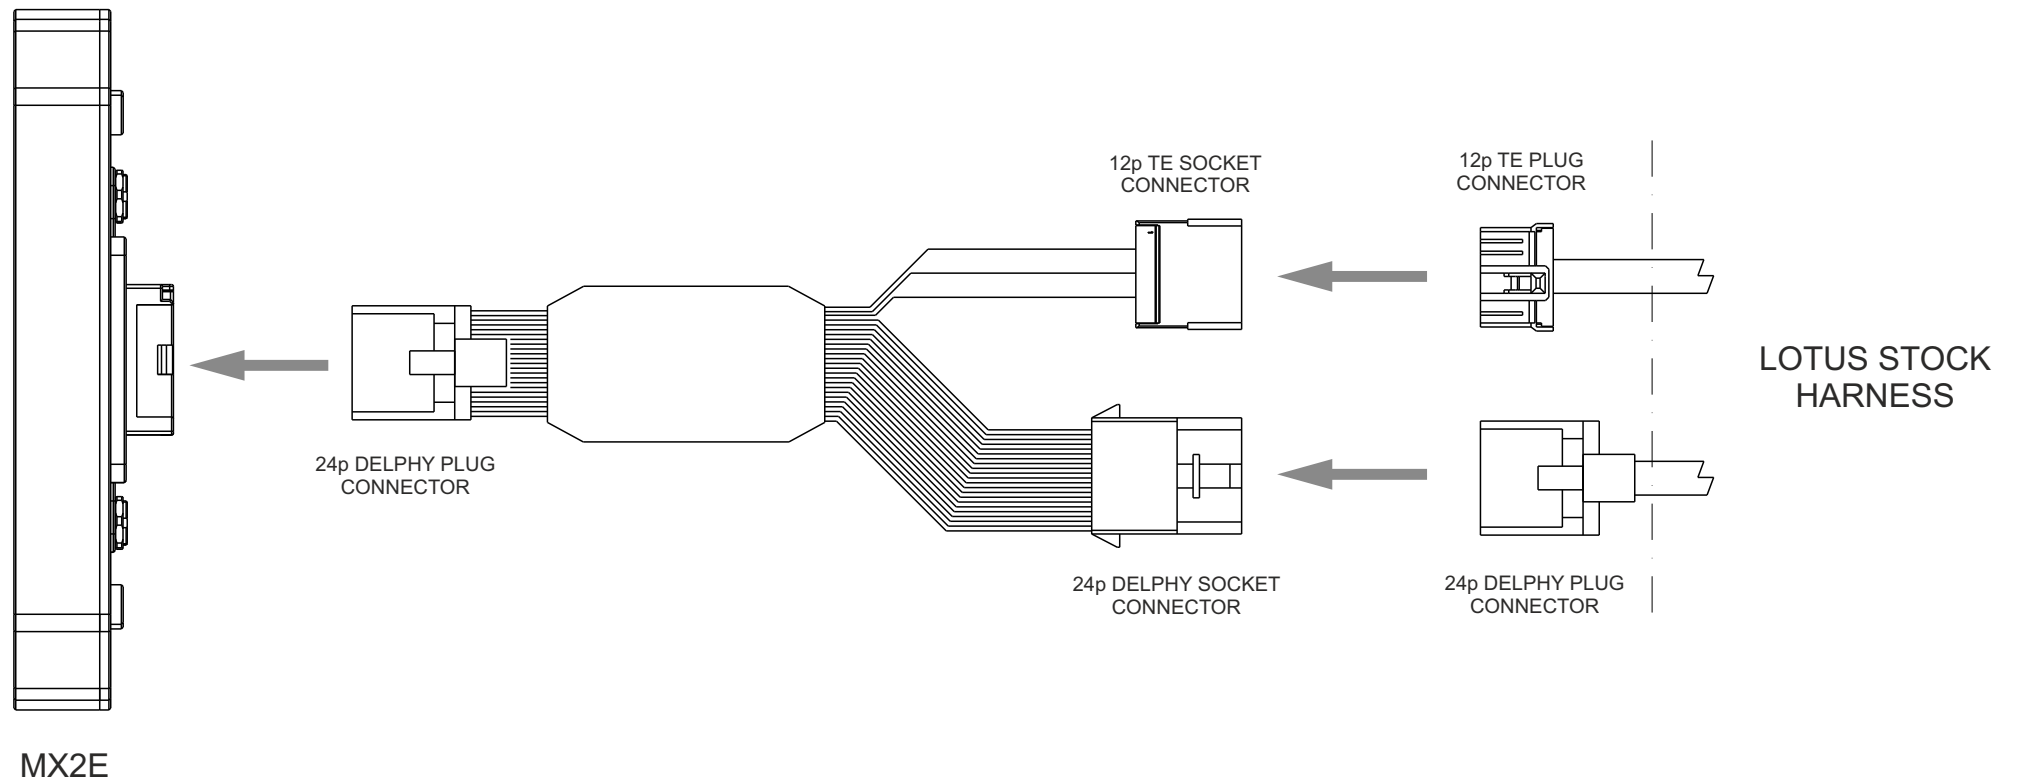

AiM MX2E

Adapter harness for Lotus Elise/Exige model years 2004-2007 (version with airbag only)

Part number V02593010

aim-sportline.com

Ver. 1.00