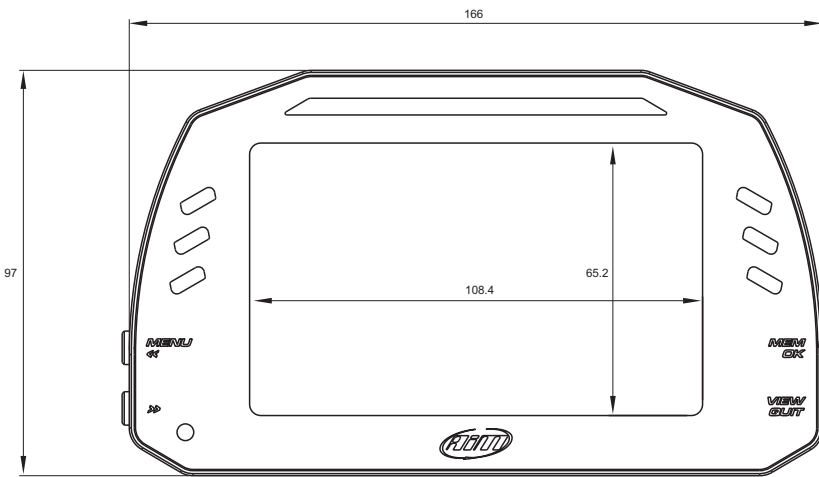

AiM MXS 1.2 Strada

Dash

Standard version

Street icons version

AiM MXS 1.2 Strada

Dash

Technical specifications

Display	5" TFT
Resolution	800x480 pixels
Contrast	600:1
Brightness	700cd/m2 - 1,100 Lumen
Ambient light sensor	Yes
Alarm LEDs	6 configurable RGB LEDs
Shift Lights	10 configurable RGB LEDs
CAN connections	2
ECU connection	CAN, RS232 or K-Line to 1,000+ industry leading ECUs
External modules	GPS Module, Channel Expansion, TC Hub, Lambda Controller, SmartyCam HD
Analog inputs	8 fully configurable, max 1,000 Hz each
Digital inputs	1 Speed input, coil RPM input
Digital outputs	1 (1 Amp max)
Second CAN	Yes
Body	Anodized Aluminum
Pushbuttons	Metallic
Connectors	2 AMP connectors + 1 Binder connector
Dimensions	169,4x97x23 mm
Weight	480 g
Power consumption	400 mA
Waterproof	IP65

Part numbers

XA3MXSST12A010	MXS 1.2 Strada with CAN harness (ECU)
XA3MXSST12A020	MXS 1.2 Strada with OBD harness CAN+K (ECU)
XA3MXSST12I010	MXS 1.2 Strada Street icons version with CAN harness (ECU)
XA3MXSST12I020	MXS 1.2 Strada Street icons version with OBD harness CAN+K (ECU)
V02573320	ECU CAN harness for MXS 1.2 Strada
V02573340	OBD harness for MXS 1.2 Strada
V02573330	23 pins AMP connector harness for MXS 1.2 Strada - Standard version (optional)