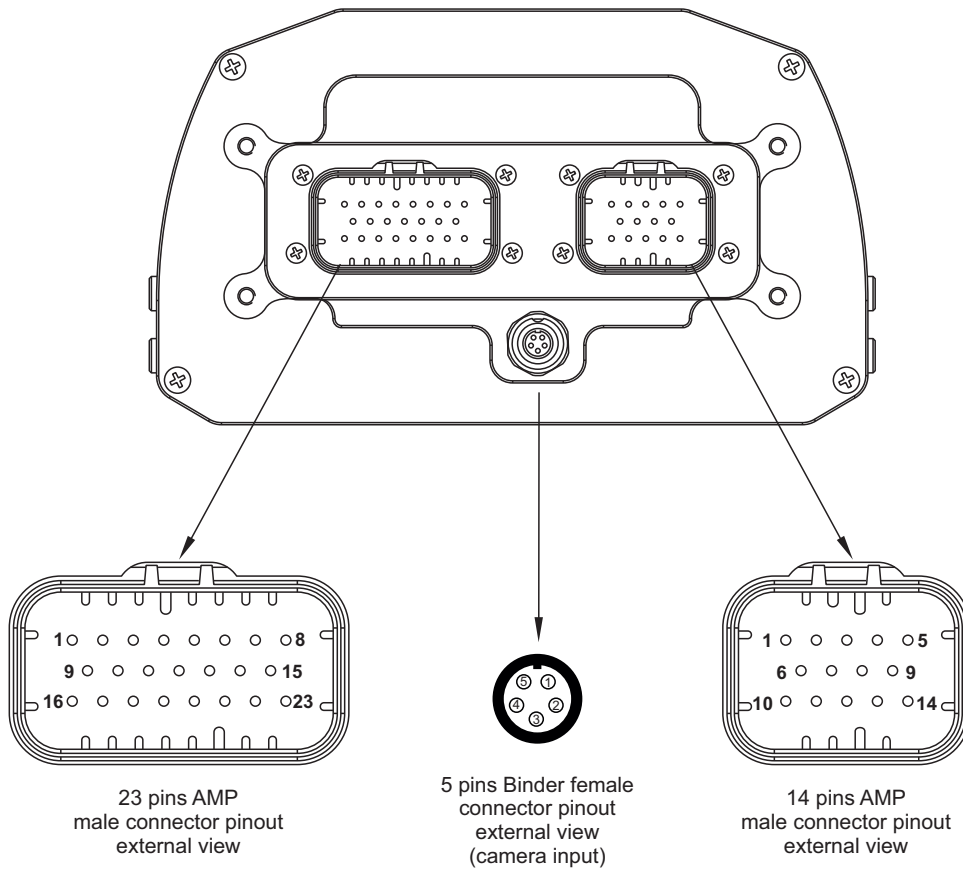

AiM MXS 1.2 Strada

Dash

Standard version

Street icons version

AiM MXS 1.2 Strada

Dash

Technical specifications

Display	5" TFT
Resolution	800x480 pixels
Contrast	600:1
Brightness	700cd/m2 - 1,100 Lumen
Ambient light sensor	Yes
Alarm LEDs	6 configurable RGB LEDs
Shift Lights	10 configurable RGB LEDs
CAN connections	2
ECU connection	CAN, RS232 or K-Line to 1,000+ industry leading ECUs
External modules	GPS Module, Channel Expansion, TC Hub, Lambda Controller, SmartyCam HD
Analog inputs	8 fully configurable, max 1,000 Hz each
Digital inputs	1 Speed input, coil RPM input
Digital outputs	1 (1 Amp max)
Second CAN	Yes
Body	Anodized Aluminum
Pushbuttons	Metallic
Connectors	2 AMP connectors + 1 Binder connector
Dimensions	169,4x97x23 mm
Weight	480 g
Power consumption	400 mA
Waterproof	IP65

Part numbers

XA3MXSST12A010	MXS 1.2 Strada with CAN harness (ECU)
XA3MXSST12A020	MXS 1.2 Strada with OBD harness CAN+K (ECU)
XA3MXSST12I010	MXS 1.2 Strada Street icons version with CAN harness (ECU)
XA3MXSST12I020	MXS 1.2 Strada Street icons version with OBD harness CAN+K (ECU)
V02573320	ECU CAN harness for MXS 1.2 Strada
V02573340	OBD harness for MXS 1.2 Strada
V02573330	23 pins AMP connector harness for MXS 1.2 Strada - Standard version (optional)

Pinout

Pin	Function
1	Analog input 1
2	GND input
3	+Vb output
4	+Vreference
5	Analog input 2
6	Analog input 3
7	GND input
8	+Vb output
9	+Vreference
10	Analog input 4
11	Analog input 5
12	GND input
13	+Vreference
14	Analog input 6
15	Analog input 7
16	+Vreference
17	Analog input 8
18	Speed input
19	GND
20	LS out digit
21	RPM input
22	CAN 2+
23	CAN 2-

Pin	Function
1	Video input 1
2	GND
3	+Vb output camera
4	GND
5	Video input 2

Pin	Function
1	9-15v Power input
2	Battery GND
3	CAN+ Exp
4	GND
5	+Vb output CAN
6	CAN- Exp
7	+Vb Ext CAN
8	CAN1+/RS232TX ECU
9	CAN1-/RS232RX ECU
10	K Line ECU
11	USB D+
12	USB D-
13	USB GND
14	Reserved