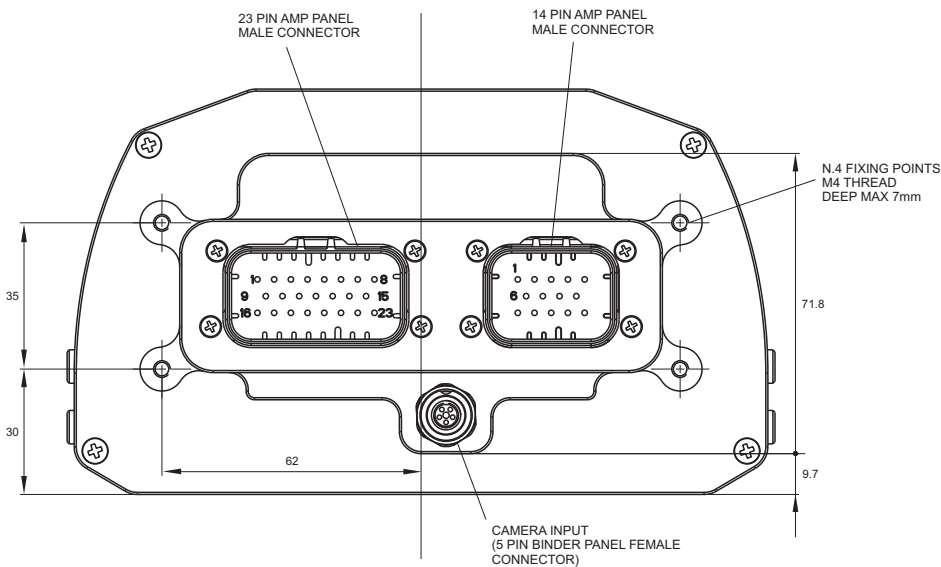

AiM MXS 1.2 Strada

Dash

Standard version

Street icons version

AiM MXS 1.2 Strada

Dash

Technical specifications

Display	5" TFT
Resolution	800x480 pixels
Contrast	600:1
Brightness	700cd/m2 - 1,100 Lumen
Ambient light sensor	Yes
Alarm LEDs	6 configurable RGB LEDs
Shift Lights	10 configurable RGB LEDs
CAN connections	2
ECU connection	CAN, RS232 or K-Line to 1,000+ industry leading ECUs
External modules	GPS Module, Channel Expansion, TC Hub, Lambda Controller, SmartyCam HD
Analog inputs	8 fully configurable, max 1,000 Hz each
Digital inputs	1 Speed input, coil RPM input
Digital outputs	1 (1 Amp max)
Second CAN	Yes
Body	Anodized Aluminum
Pushbuttons	Metallic
Connectors	2 AMP connectors + 1 Binder connector
Dimensions	169,4x97x23 mm
Weight	480 g
Power consumption	400 mA
Waterproof	IP65

Part numbers

XA3MXSST12A010	MXS 1.2 Strada with CAN harness (ECU)
XA3MXSST12A020	MXS 1.2 Strada with OBD harness CAN+K (ECU)
XA3MXSST12I010	MXS 1.2 Strada Street icons version with CAN harness (ECU)
XA3MXSST12I020	MXS 1.2 Strada Street icons version with OBD harness CAN+K (ECU)
V02573320	ECU CAN harness for MXS 1.2 Strada
V02573340	OBD harness for MXS 1.2 Strada
V02573330	23 pins AMP connector harness for MXS 1.2 Strada - Standard version (optional)