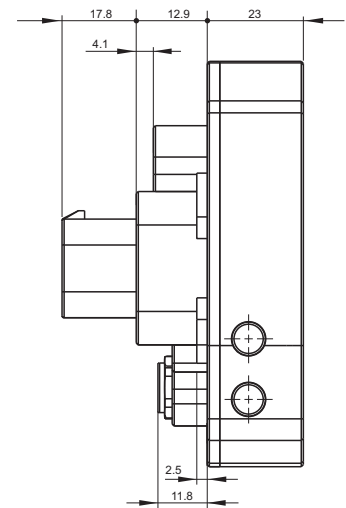

AiM MXS 1.2 Strada

Dash

Standard version

Street icons version

AiM MXS 1.2 Strada

Dash

Technical specifications

Display	5" TFT
Resolution	800x480 pixels
Contrast	600:1
Brightness	700cd/m2 - 1,100 Lumen
Ambient light sensor	Yes
Alarm LEDs	6 configurable RGB LEDs
Shift Lights	10 configurable RGB LEDs
CAN connections	2
ECU connection	CAN, RS232 or K-Line to 1,000+ industry leading ECUs
External modules	GPS Module, Channel Expansion, TC Hub, Lambda Controller, SmartyCam HD
Analog inputs	8 fully configurable, max 1,000 Hz each
Digital inputs	1 Speed input, coil RPM input
Digital outputs	1 (1 Amp max)
Second CAN	Yes
Body	Anodized Aluminum
Pushbuttons	Metallic
Connectors	2 AMP connectors + 1 Binder connector
Dimensions	169,4x97x23 mm
Weight	480 g
Power consumption	400 mA
Waterproof	IP65

Part numbers

XA3MXSST12A010	MXS 1.2 Strada with CAN harness (ECU)
XA3MXSST12A020	MXS 1.2 Strada with OBD harness CAN+K (ECU)
XA3MXSST12I010	MXS 1.2 Strada Street icons version with CAN harness (ECU)
XA3MXSST12I020	MXS 1.2 Strada Street icons version with OBD harness CAN+K (ECU)
V02573320	ECU CAN harness for MXS 1.2 Strada
V02573340	OBD harness for MXS 1.2 Strada
V02573330	23 pins AMP connector harness for MXS 1.2 Strada - Standard version (optional)