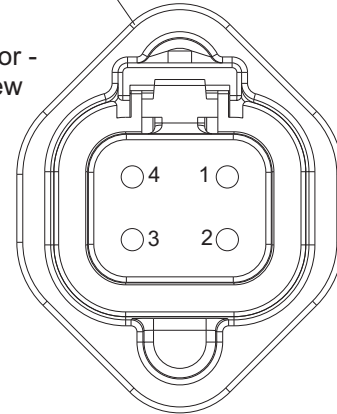

## Dash logger

### Pinout

37 pins Motorsport male connector - pinout ext. view

4 pins power male connector - pinout ext. view

Pin	37 pins connector
1	9-15V Power in
2	GND batt
3	CAN+ exp
4	GND
5	+Vbatt CAN
6	CAN- exp
7	+Vbext
8	CAN1+ ECU/RS232 TX
9	CAN1- ECU/RS232 RX
10	GND
11	K-Line ECU
12	USB D+
13	USB D-
14	GND
15	RPM
16	GND
17	+Vbatt
18	Speed 2
19	Speed 1