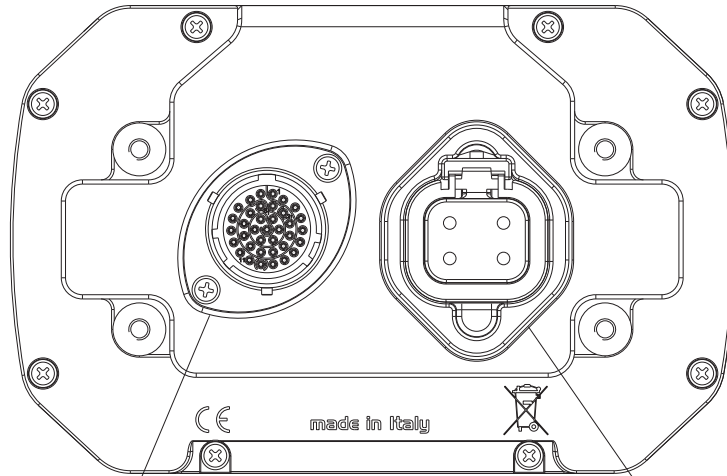

AiM MXm

Dash logger

Pinout