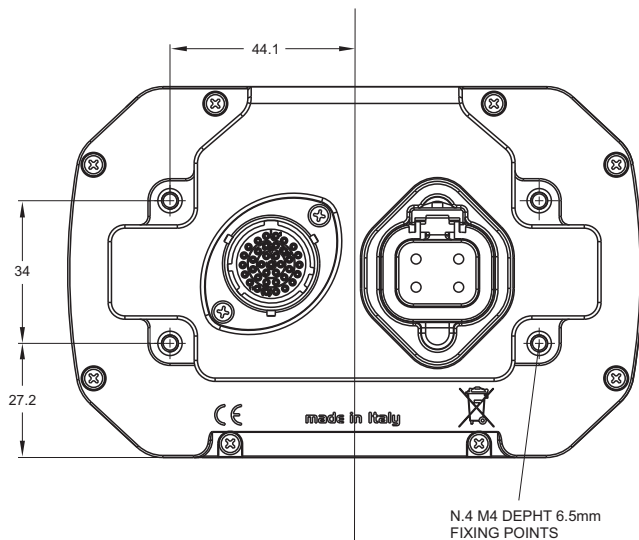

AiM MXm

Dash logger