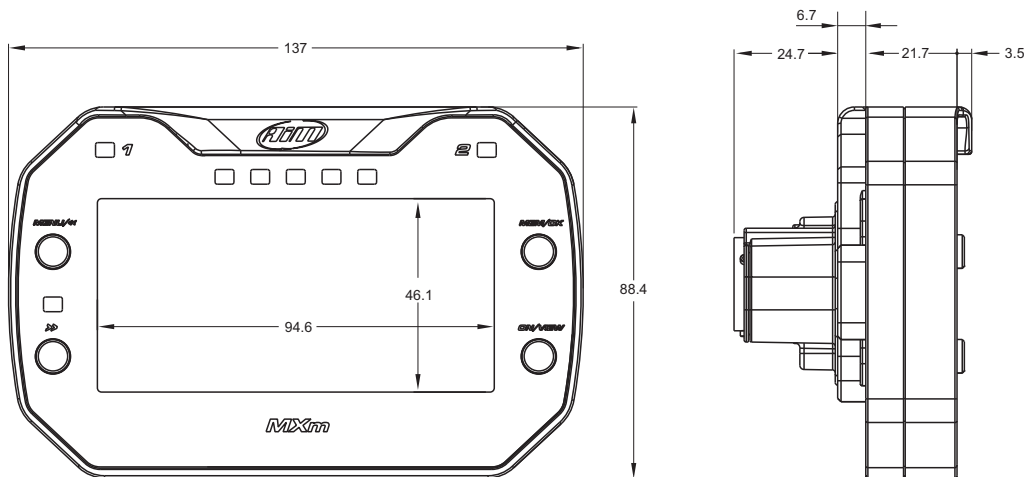

AiM MXm

Dash logger