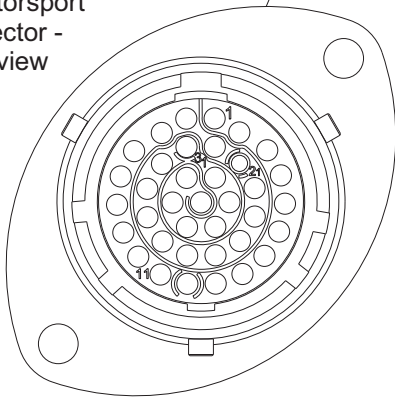

37 pins Motorsport male connector - pinout ext. view